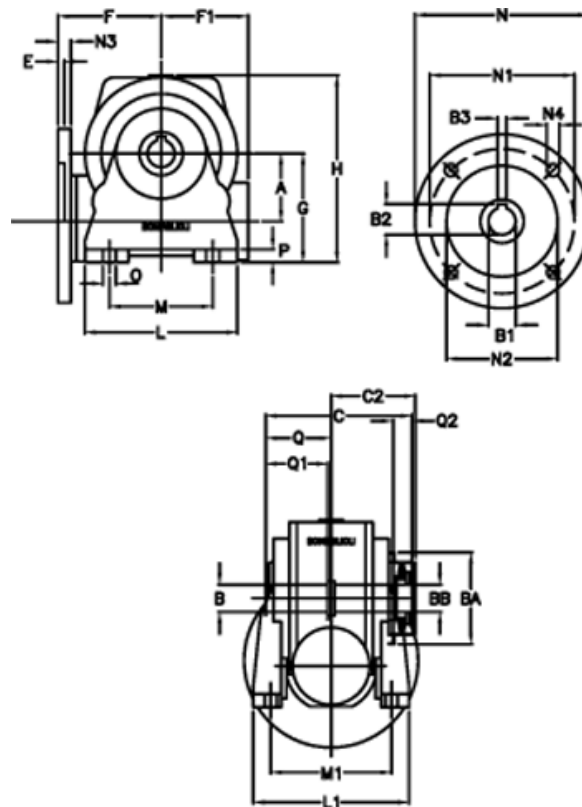

Article number: 390204902412216

Description: Worm Gear with Torque Limiter
VF 49-L1-N-24 P63B5

Measures

a = 49.50	C2 = 63,5	L1 = 124	O = 8.5
B = 25	Description = VF 49N-xx-63B5	m = 63	P = 12
B1 E7 = 11	E = 3.0	M1 = 98.5	Q = 51.0
B2 = 12.8	F = 70	N = 140	Q1 = 41
B3 H9 = 4	F1 = 63	N1 = 115	Q2 = 15
BA = 63	g = 82	N2 = 95	
BB H7 = 14	H = 138.0	N3 = 10.5	
C = 105	L = 110	N4 = 9,5	